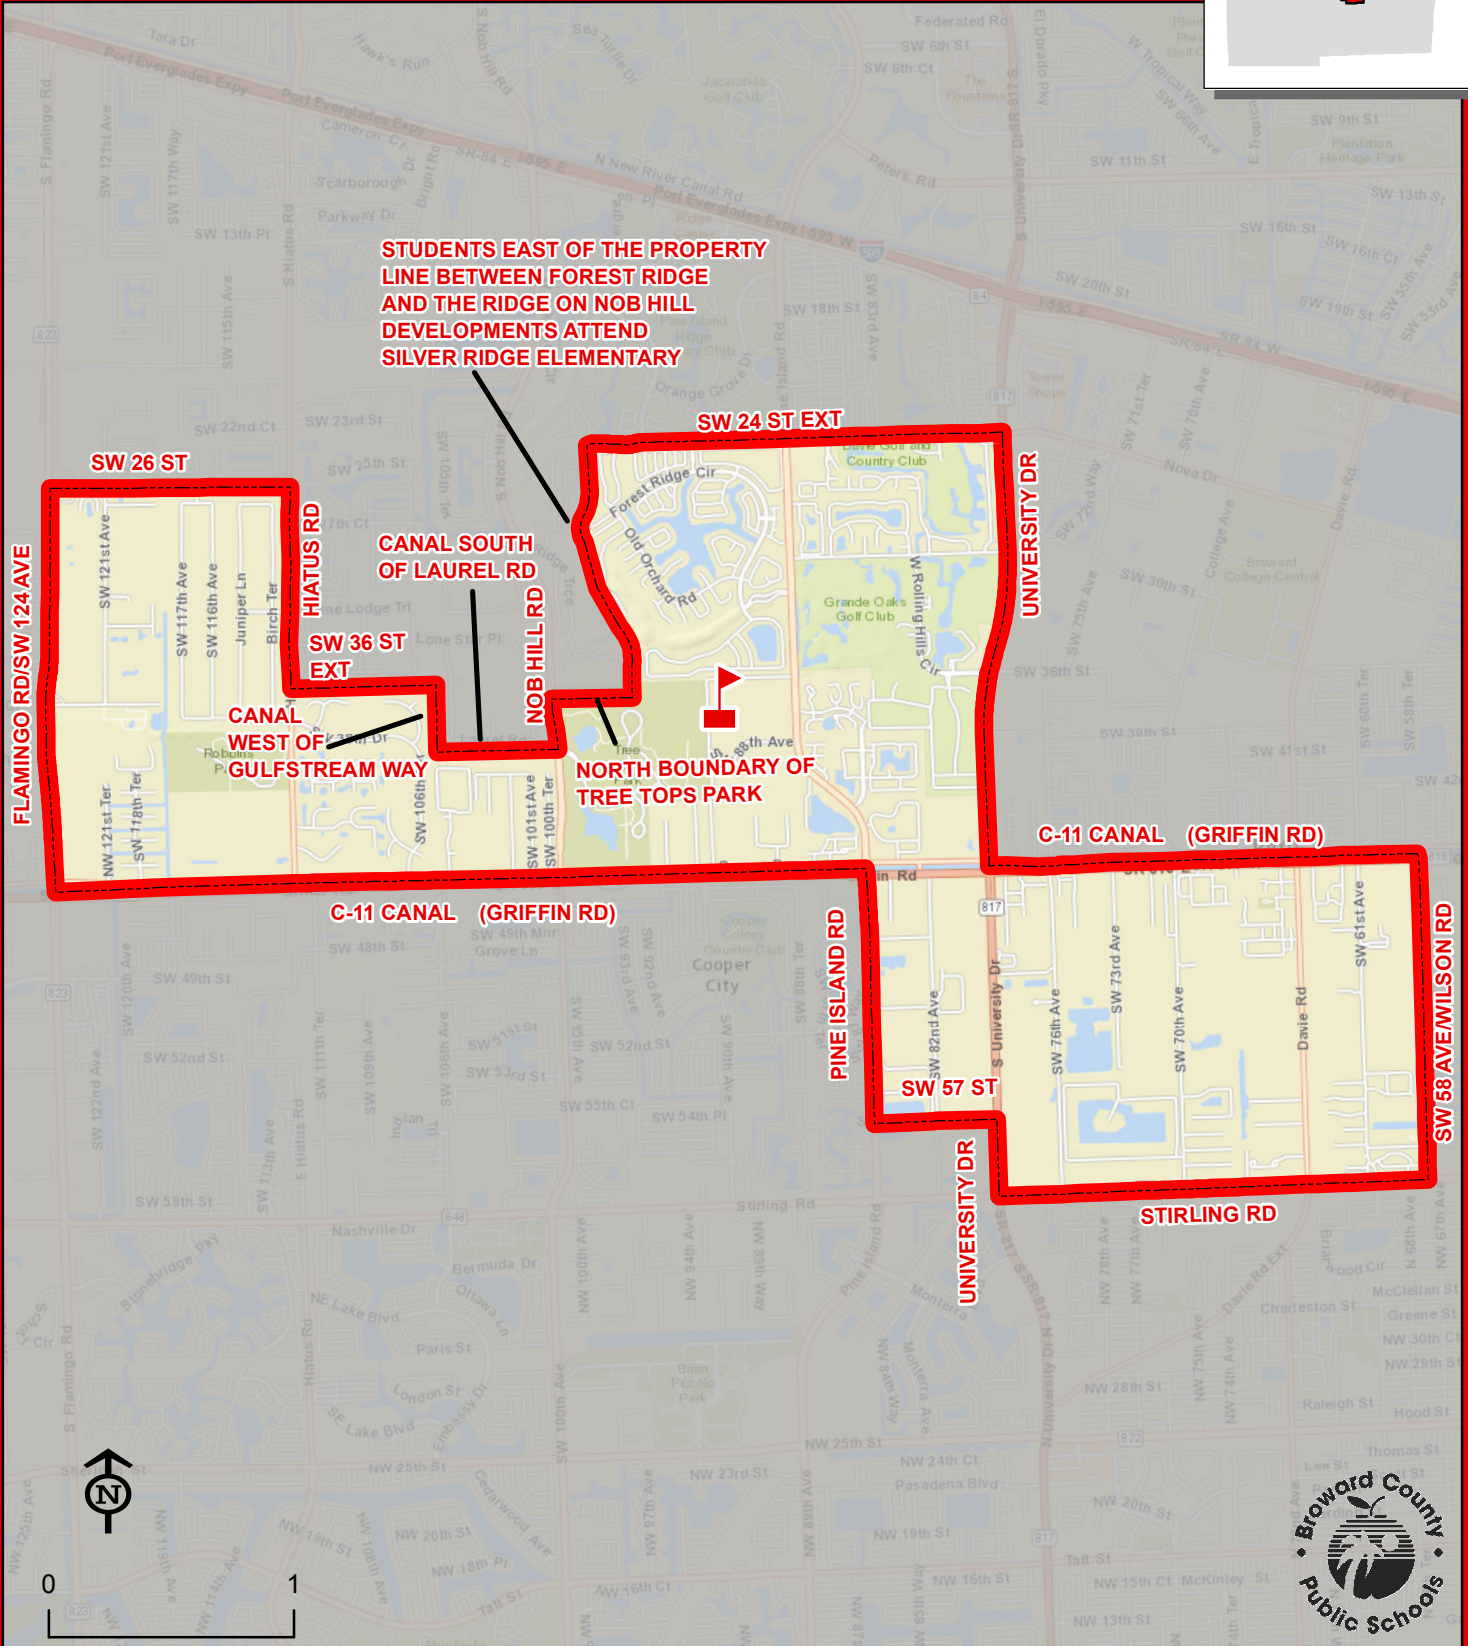

SILVER RIDGE ELEMENTARY SCHOOL

9100 SW 36 STREET
DAVIE, FLORIDA 33328
754-323-7500

SILVER RIDGE

Service Layer Credits: Sources: Esri, HERE, DeLorme, USGS, Intermap, increment P Corp., NRCAN, Esri Japan, METI, Esri China (Hong Kong), Esri (Thailand), TomTom, MapmyIndia, © OpenStreetMap contributors, and the GIS User Community

THIS MAP IS FOR CONCEPTUAL PURPOSES ONLY AND SHOULD NOT BE USED FOR LEGAL BOUNDARY DETERMINATIONS